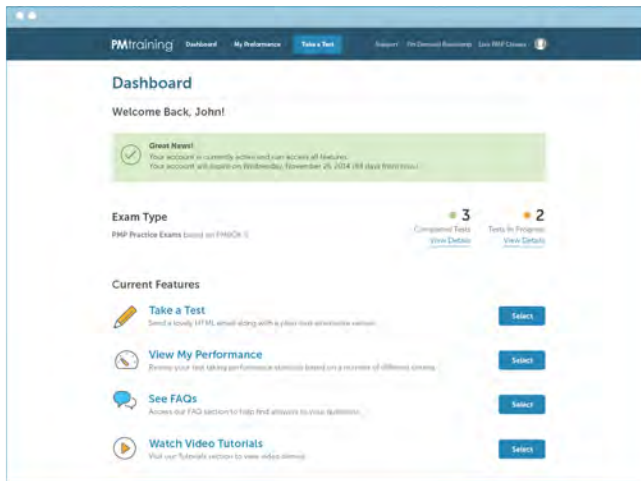

2019 Price List and Volume Order Form

Complete the order form below to purchase multiple end user licenses for training and exam voucher products. Use this as a reference if you already have a billing agreement with SSI Logic. For fastest service, order online at the websites listed below.